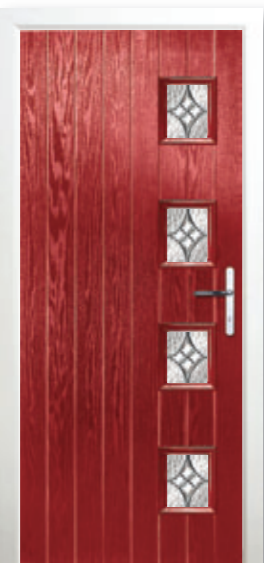

COTTAGE 4 R
- Art Elegance