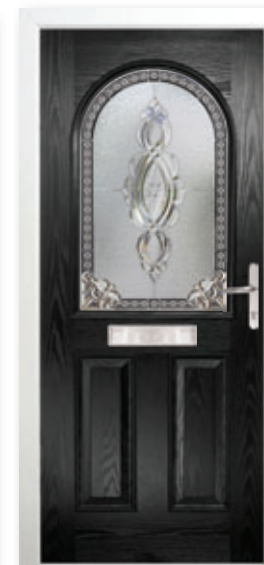

DOVENBY - Sagittarius

** If the lead colour is not confirmed at the point of order, it will be matched to the door furniture.