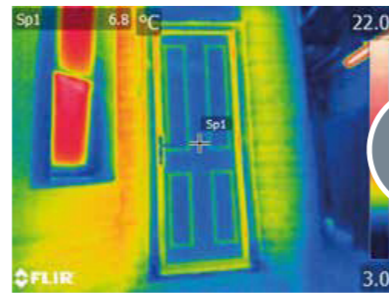

GRP composite door

THE BEST CHOICE YOU CAN MAKE