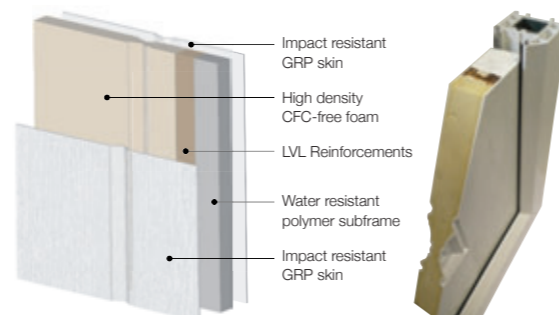

Our doors are available in 'SBD' specification. 'SBD' meets the rigorous requirements of Secure By Design, the official police initiative, backed by the UK Home Office crime reduction unit.

It is a guarantee that your door has been tested to, and surpassed, the most rigorous of attacks, and the most extreme weather tests available. It is a reassurance that our manufacturing methods are constantly monitored by this respected outside body.

The next generation glazing system is unique and sits flush within the frame. It has an internal glass retention bead to create a sleek and impressive finish.

Available in the following styles - Altmore, Cape 2, Cape 4, Bannockburn 1, Bannockburn 3, Parama. Not available in Oak or Rosewood.

PAS 24 2012

SBD Doors are manufactured to PAS 24 2012

Pas 24 2012 gives you complete reassurance that your door has been manufactured to the highest level of quality and enhanced security.

ENERGY EFFICIENCY

The insulated core of the door slab and insulated reinforcing in our frame allows for maximum heat retention and noise reduction. Our doors offer U Values between 0.9 and 1.5

The photos show the thermal efficiency of each of the doors we tested. The darker the blue, the less heat is being lost. Reds and greens, the predominant colours on the timber door, indicate high heat loss.

THE BEST CHOICE YOU CAN MAKE

All of our doors offer a 10 year Guarantee encompassing warping, twisting, cracking, build quality. All hardware carries a manufacturer's guarantee.

Security Hardware

The doors can be fitted with a high security lock, featuring anti-snap, anti-bump, anti-pick, anti-drill lock barrel, offering the ultimate in peace of mind and security for your home.

Cut through side section

Choice of Standard Door Colours