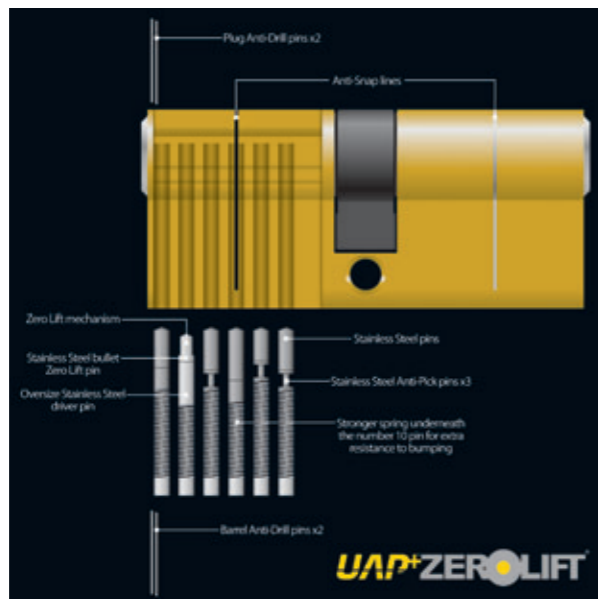

GRP composite door

THE BEST CHOICE YOU CAN MAKE

Traditional timber panelled door

Solid timber core composite door

All of our doors offer a 10 year Guarantee encompassing warping, twisting, cracking, build quality. All hardware carries a manufacturer's guarantee.

Security Hardware

The doors can be fitted with a high security lock, featuring anti-snap, anti-bump, anti-pick, anti-drill lock barrel, offering the ultimate in peace of mind and security for your home.