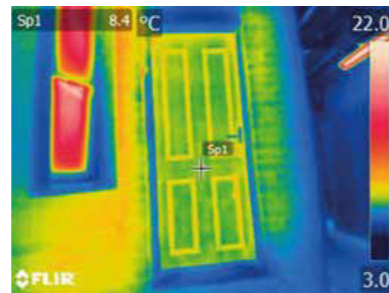

Solid timber core composite door