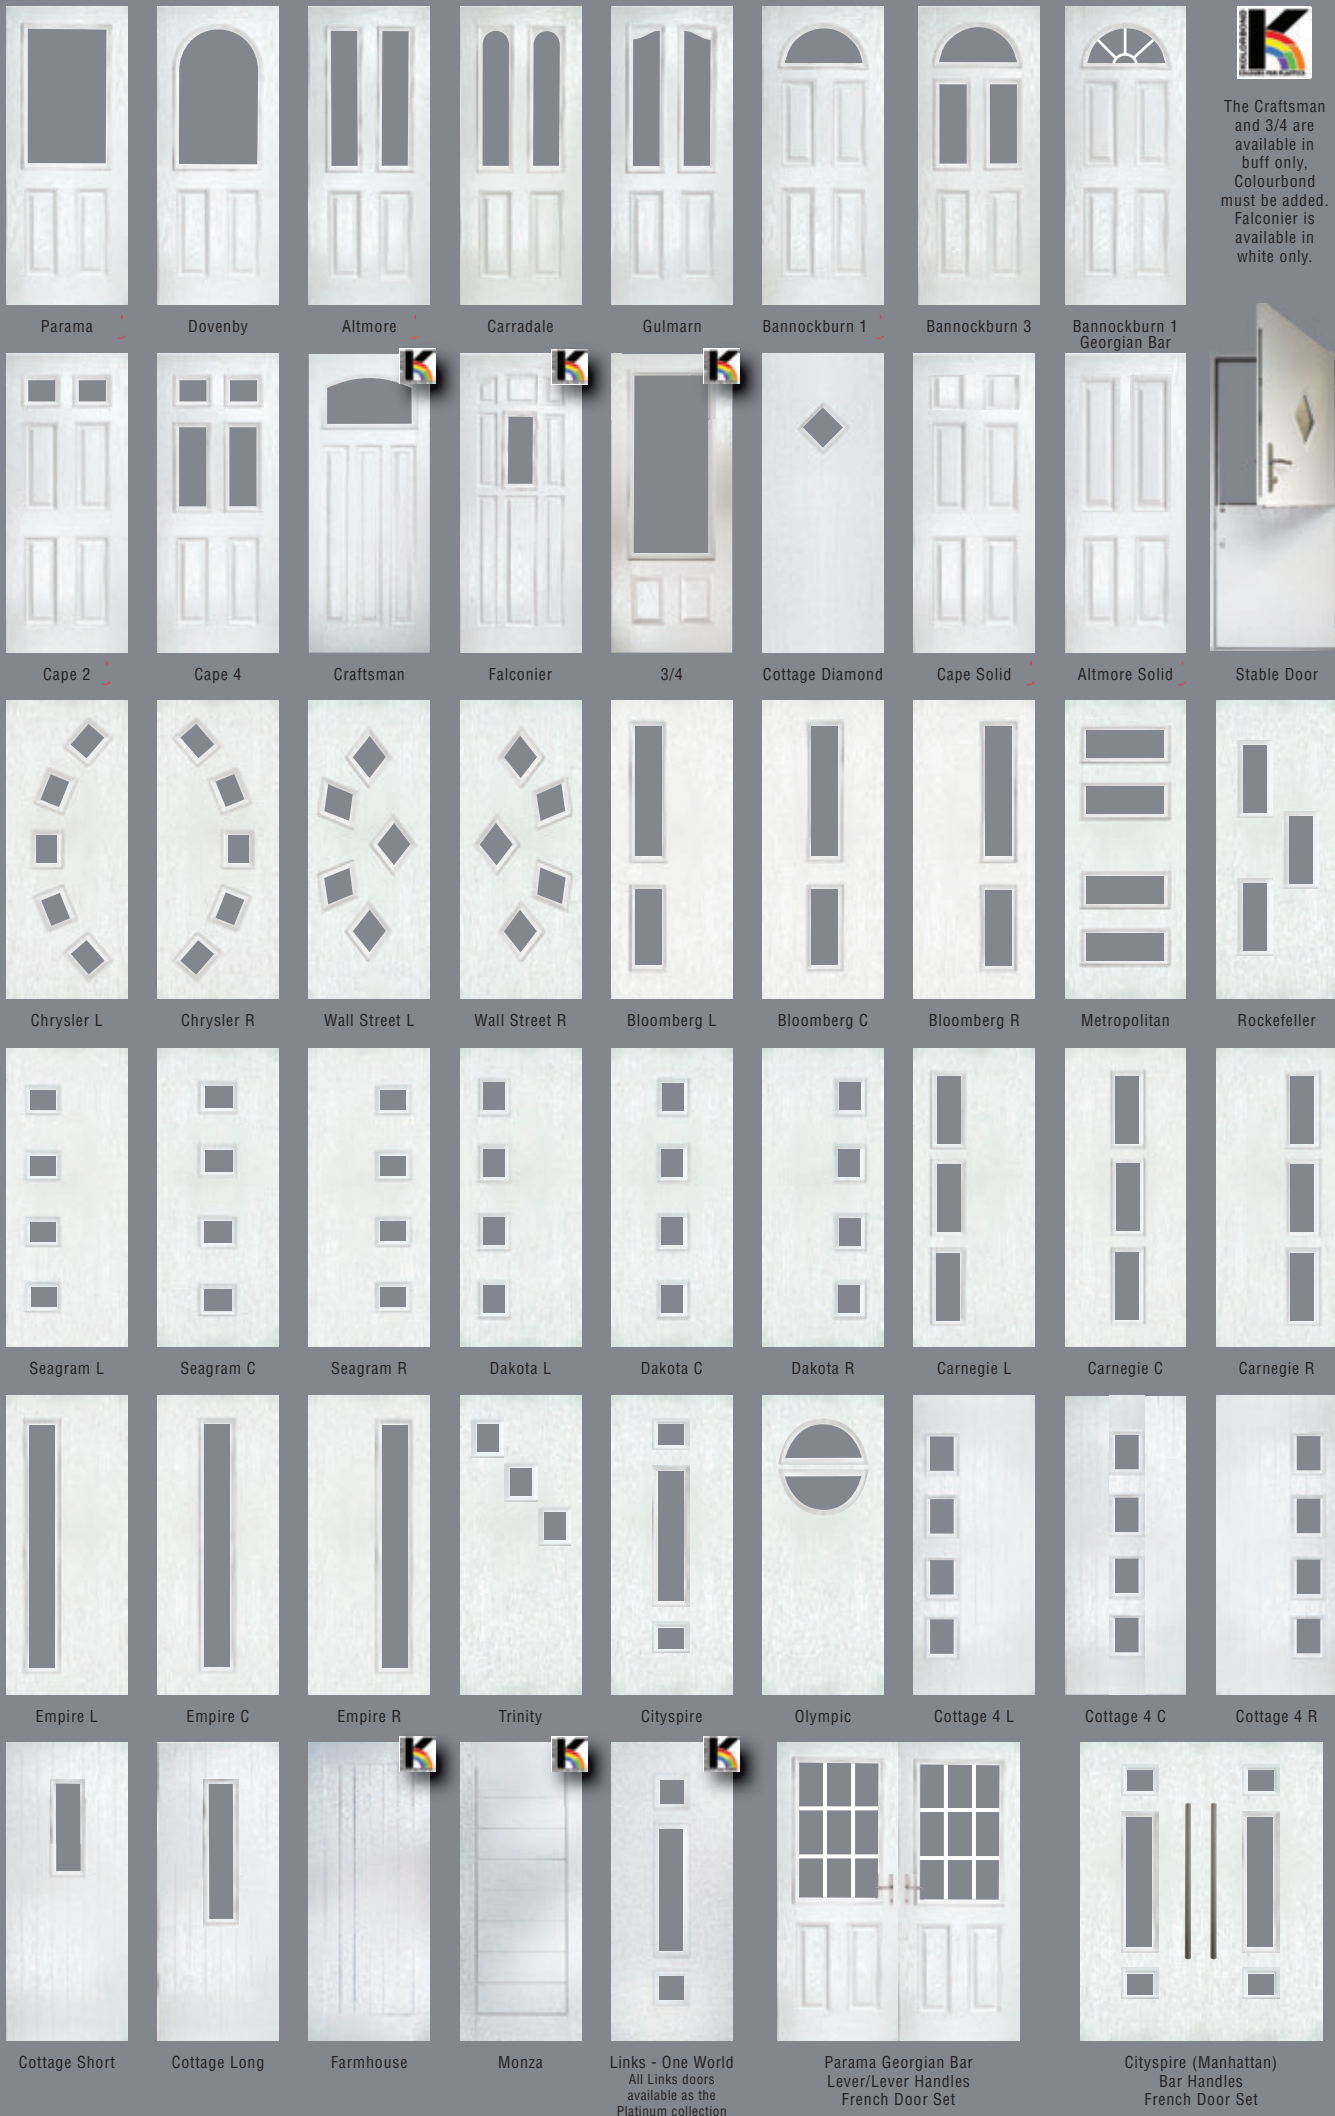

## 30 MINUTE FIRE DOORS

- ▲ Maintenance Free G.R.P. Door Leaf
- ▲ Maintenance Free Steel Reinforced PVCu Outer Frame
- ▲ Top Lights and Side Lights
- ▲ Choice of 5 External Colours
- ▲ Glazed with Pyrobel lite and the patterned glass of your choice 7 x 14 x 4
- ▲ Lever / Lever handle only
- ▲ Overhead closer on request

The Craftsman and 3/4 are available in buff only, Colourbond must be added. Falconier is available in white only.

Links - One World  
All Links doors available as the Platinum collection

Parama Georgian Bar  
Lever/Lever Handles  
French Door Set

Cityspire (Manhattan)  
Bar Handles  
French Door Set