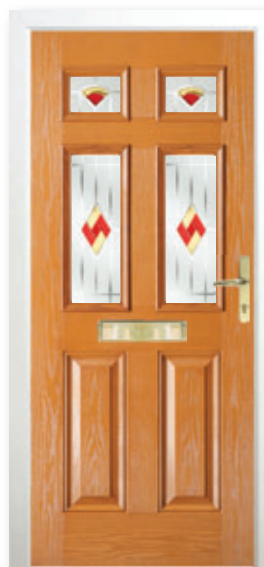

ELBA

Cream RAL9001

CAPE 4 - Elba