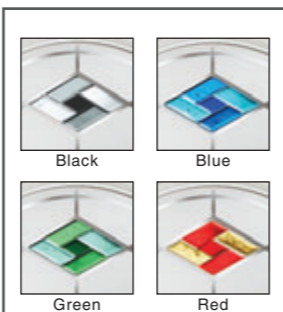

# The Pioneer Collection

Duck Egg Blue BS1663

Carradale - Elba

ELBA GLASS  
Sandblast & Glass Tile.  
Backing glass required.

Glass Colour Options to complement the door colours.

ELBA

Cream RAL9001

CAPE 4 - Elba