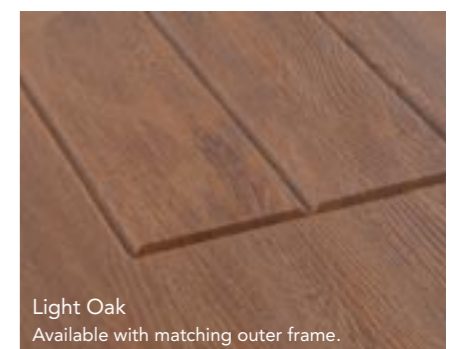

Mahogany
Available with matching outer frame.

Emerald Green (RAL 6009)

Ruby Red (RAL 3011)

Slate Grey (7015)
Available with matching outer frame.

Light Oak
Available with matching outer frame.

NOT ALL DOORS
ARE MADE EQUAL