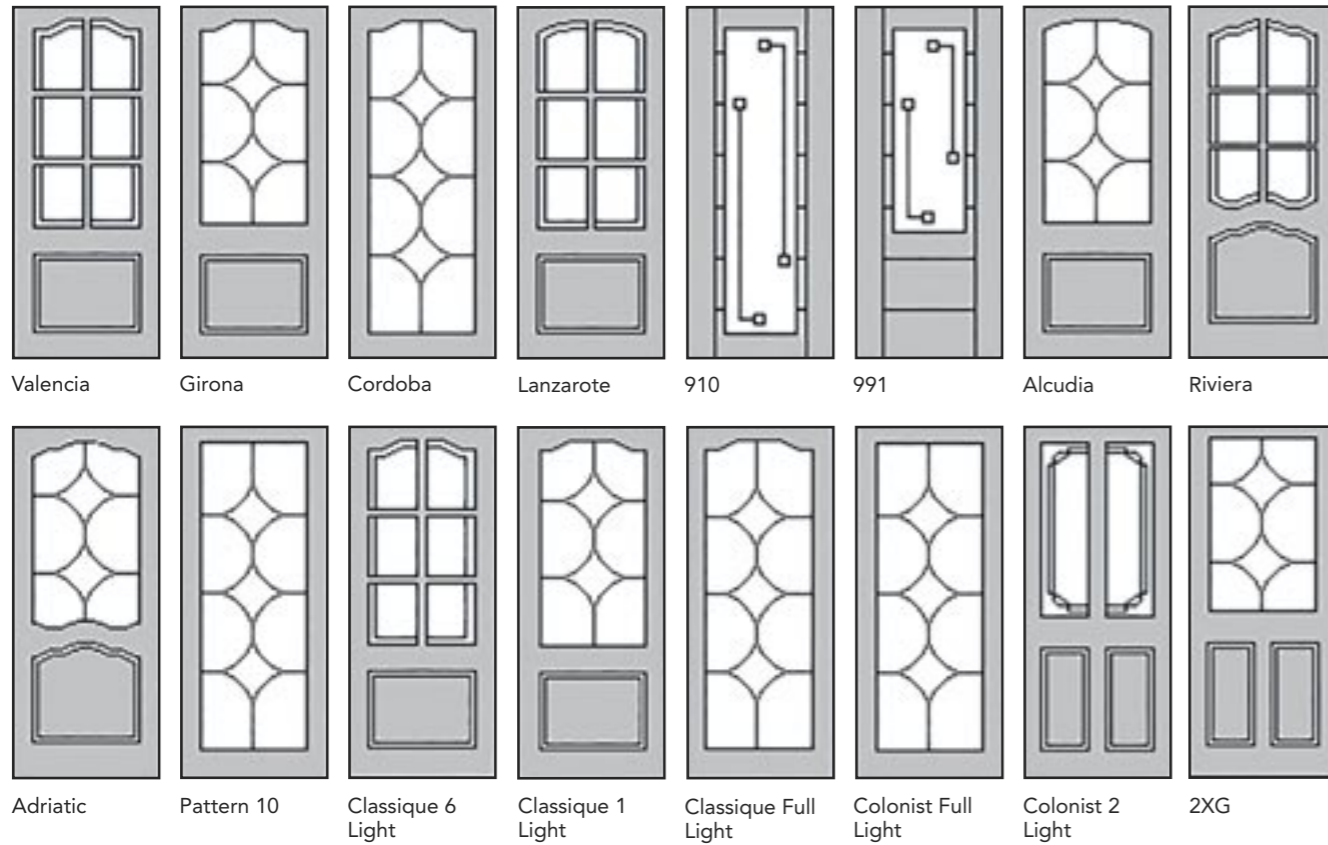

Skirting: 12 x 119 x 3000 mm

FACINGS R2A

Facing: 14 x 69 x 2200 mm

STOPS R2A

Stops: 12 x 55 x 2200 mm

Also available in OGEE Profiles

STANDARD CRYSTAL CUT GLASS

CRYSTAL CUT EXECUTIVE GLASS