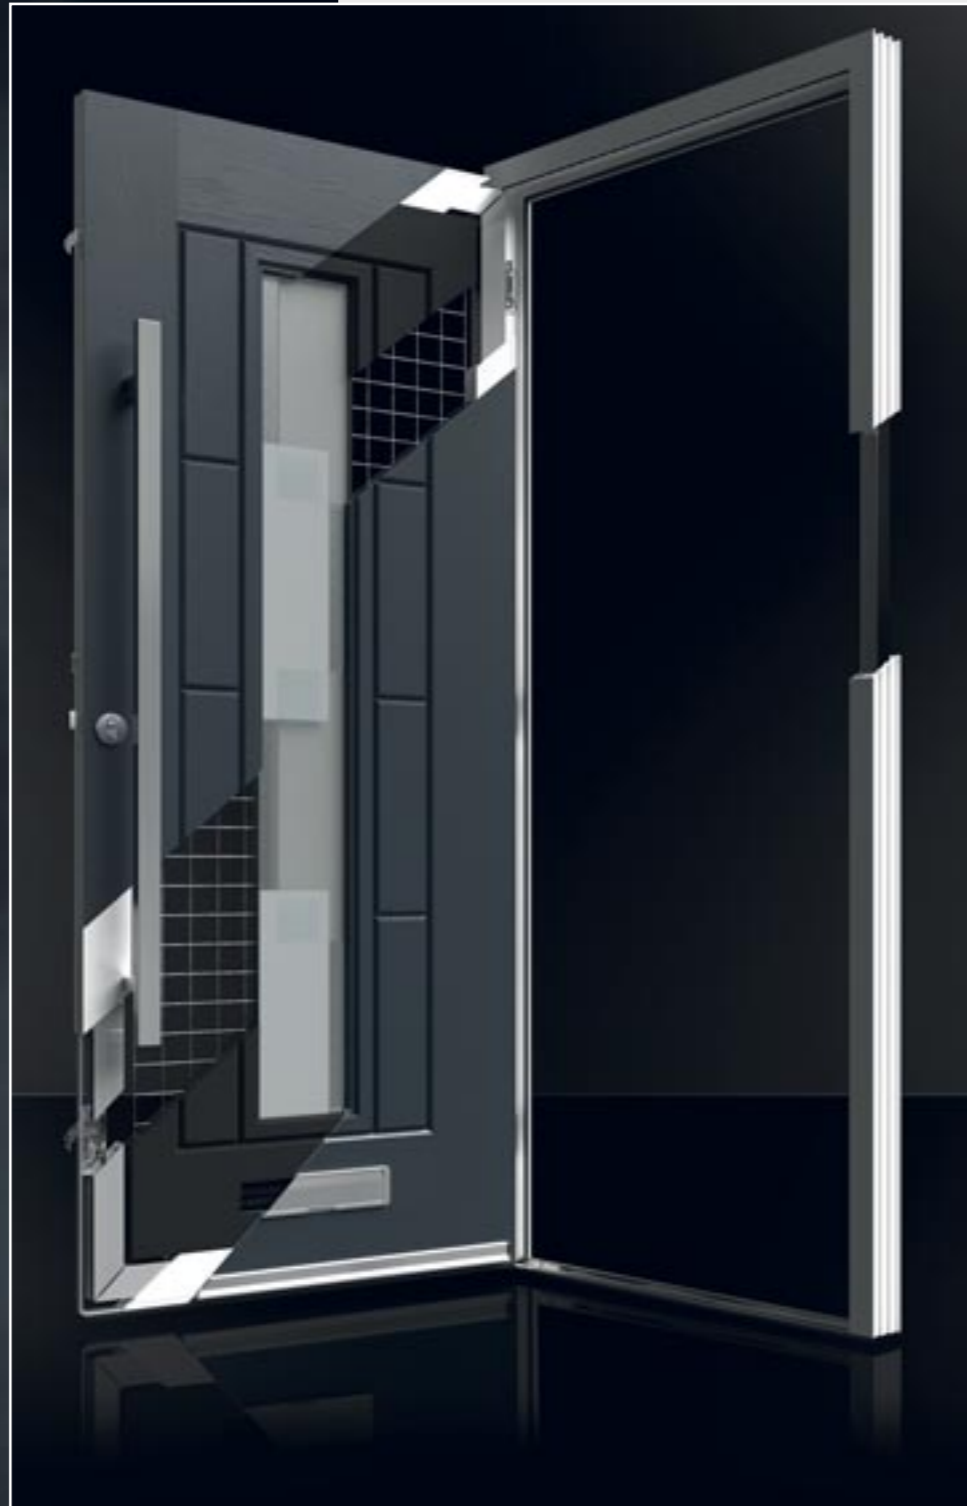

SECURITY. IT'S IN OUR DNA

WHY ROCKDOOR IS DIFFERENT

It's important to know what goes on under the surface of a Rockdoor, as this is what makes our door so strong and secure.

Hooks

Sintered steel hooks with a 25mm throw engage into the reinforced outer frame.