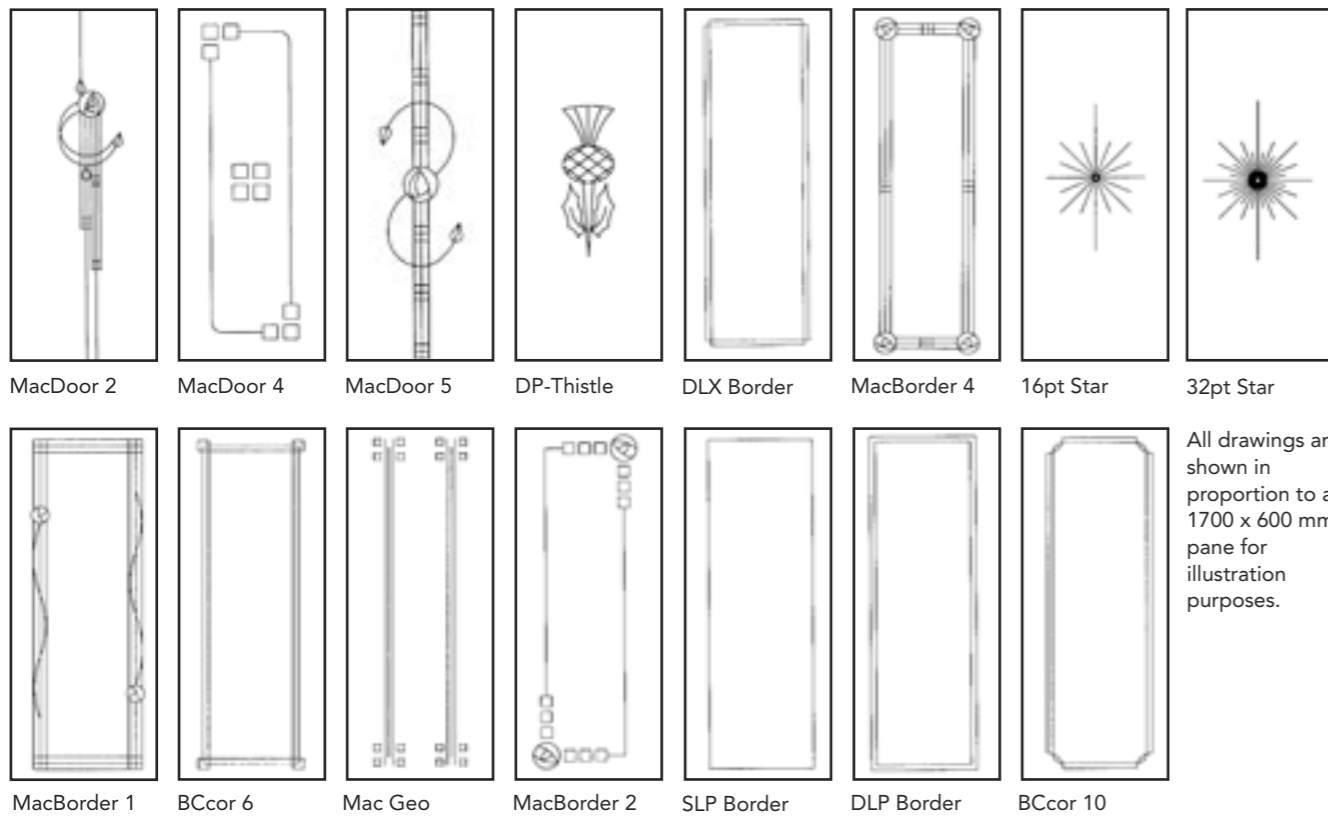

CRYSTAL CUT EXECUTIVE GLASS

CHOOSE YOUR OWN GLASS DESIGNS