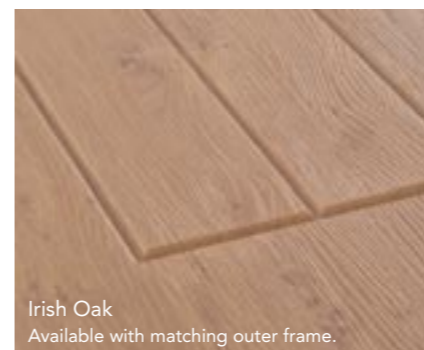

Irish Oak
Available with matching outer frame.