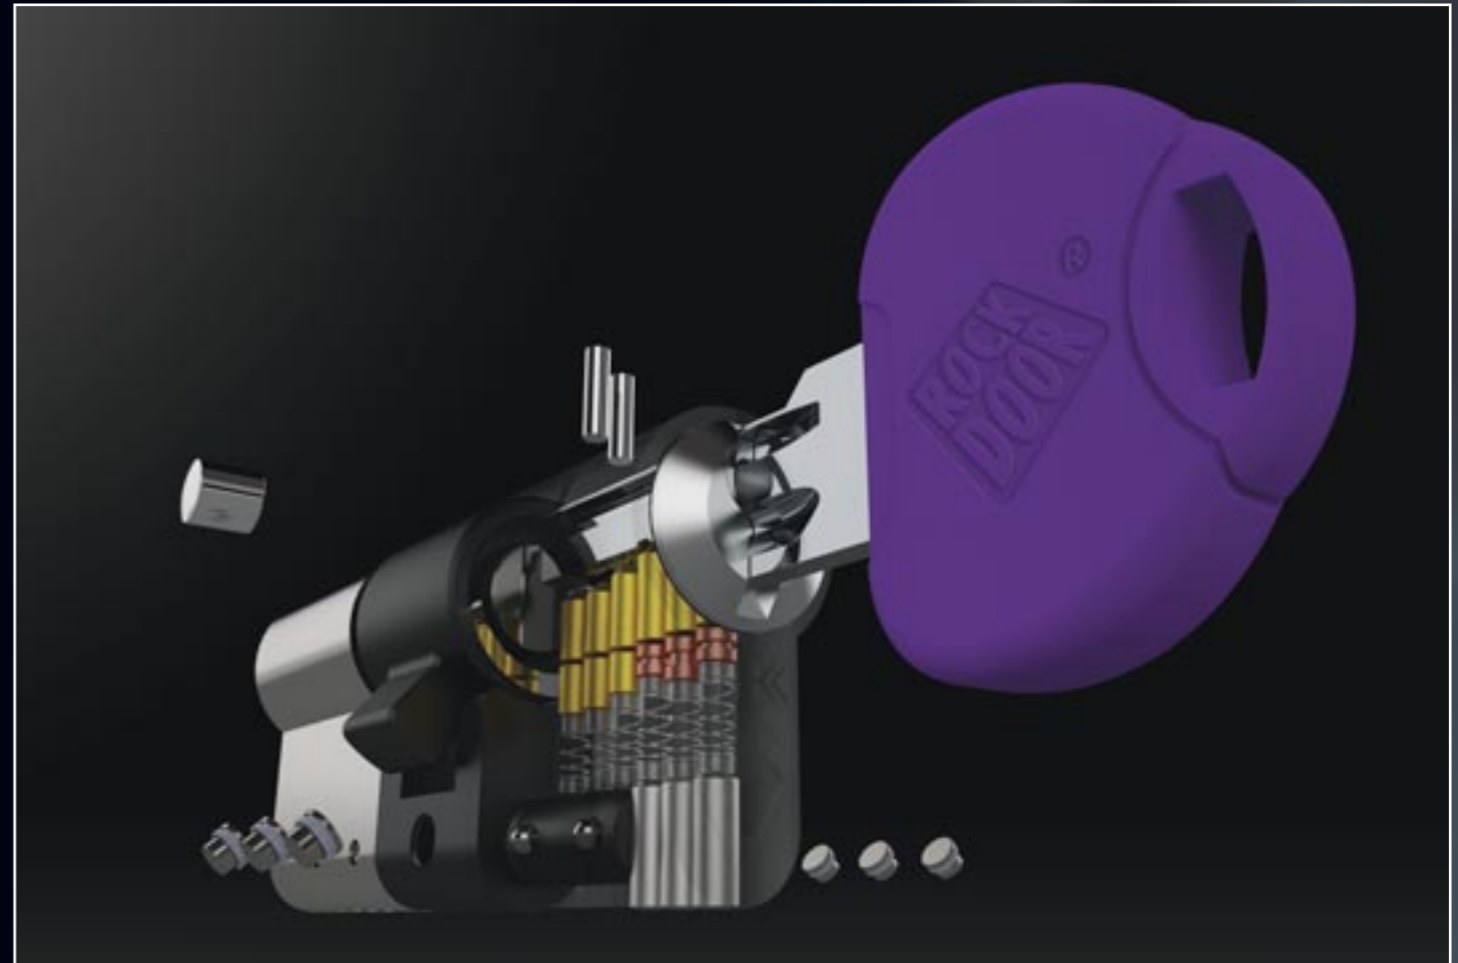

Drilling

You'll have probably never heard of it, but our cylinder features a solid cam which is made of a material called 'Molybdenum'. It's much stronger than steel to ensure your lock can withstand any burglar's attempts to drill through your lock.

It's reassuring to hear and read about 3 star cylinders, multipoint locks, 50mm thickness, reinforced frames, toughened glass, S-Glaze technology and high impact PVC-U skins.

But we know what matters most as you lock up your home is that the only way to get past your Rockdoor is with your key.

That's why Rockdoors come with a 3 star security rating - the best there is.

Our lock cylinders are burglar proof. A TS007 3 star rating (the highest available), SS 312 Sold Secure Diamond Standard and Secured by Design accreditation see to that.