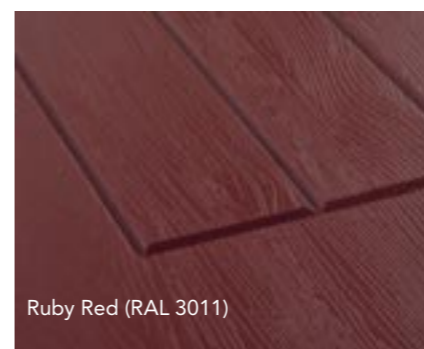

Ruby Red (RAL 3011)