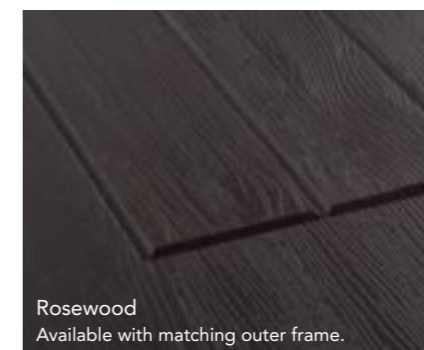

Rosewood
Available with matching outer frame.